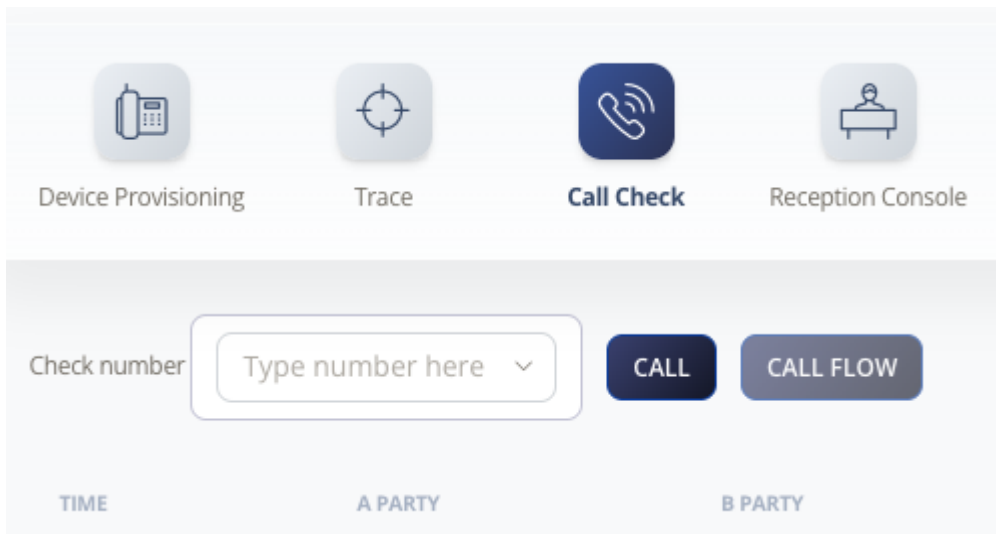

# Call Check

Call check makes an off-net call to validate the accessibility of phone number on your account from outside of our network.

How use Call Check

1. Log into your account
2. Select Tools > Call Check.
3. Select Preferences

Call Flow

Identifies SIP Peering

- Global Peering
- Standalone
- Trunking

Etiquetas

Device

Handsets