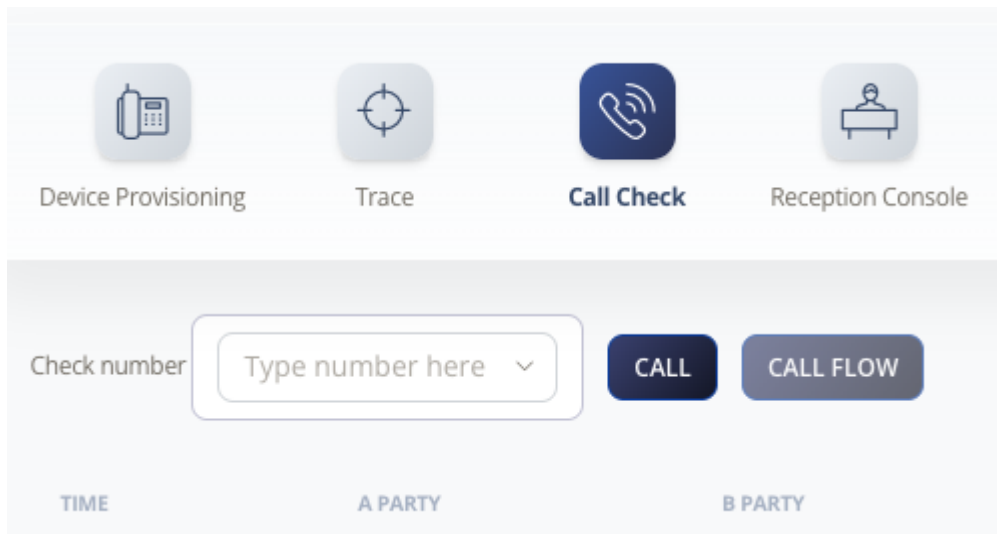

# Call Check

Call check makes an off-net call to validate the accessibility of phone number on your account from outside of our network.

How use Call Check

1. Log into your account
2. Select Tools > Call Check.
3. Select Preferences

Call Flow

Identifies SIP Peering

- Global Peering
- Standalone
- Trunking

Tags

Device

Handsets