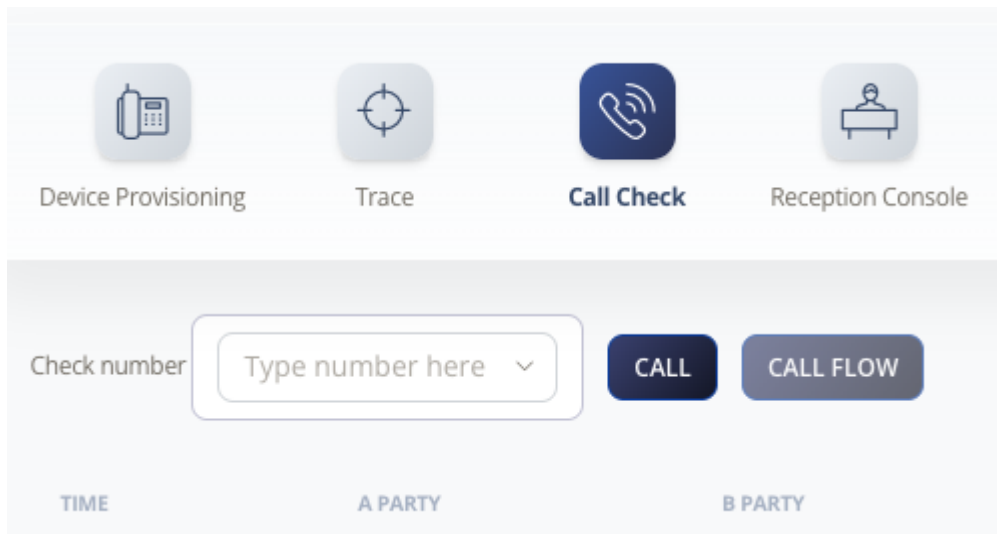

Call Check

Santiago Garcia - 2024-04-08 - Handsets

Call Check

Call check makes an off-net call to validate the accessibility of phone number on your account from outside of our network.

How use Call Check

1. Log into your account
2. Select Tools > Call Check.
3. Select Preferences

Call Flow

Identifies SIP Peering

- Global Peering
- Standalone
- Trunking

Tags

Device

Handsets